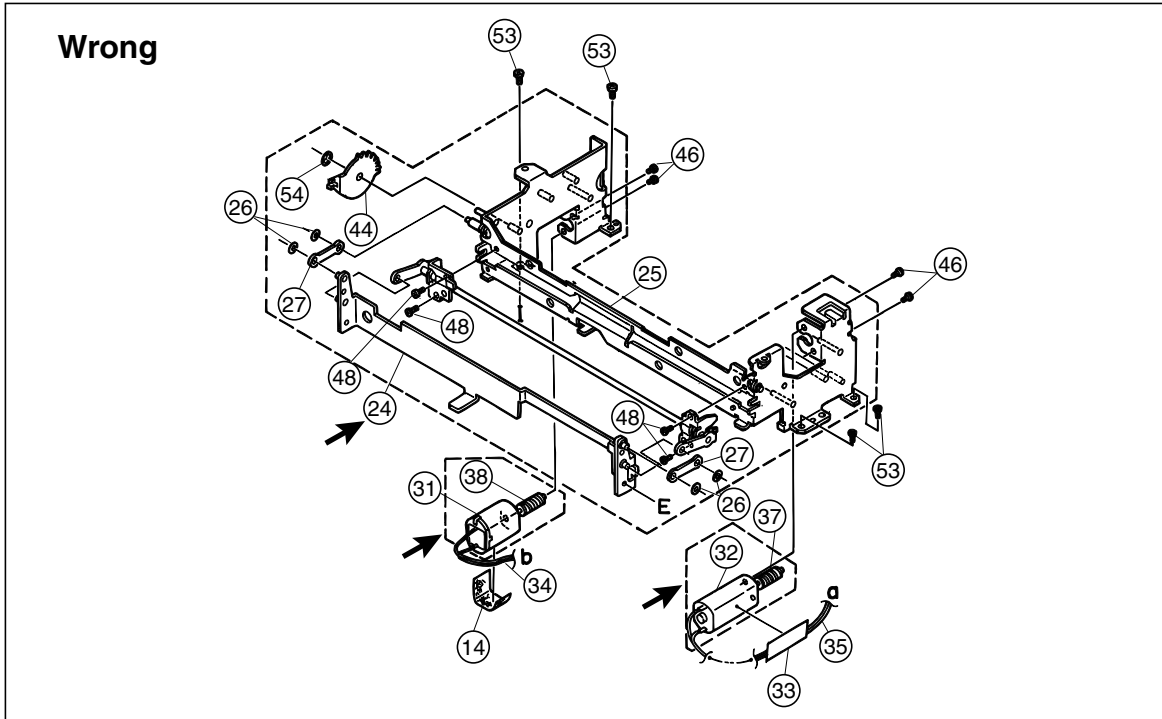

JVC

SERVICE MANUAL

CD RECEIVER

KD-LX30R KD-LX10R

Supplyment

Areas suffix

E ----- Continental Europe

General assembly indication was wrong.
Please change the service manual of
KD-LX30R / KD-LX10R.
(Issue No.49551)

General assembly

■ **Parts list (General assembly)**

Block No. M1MM

⚠	Item	Parts number	Parts name	Q'ty	Description	Area
	112	QAR0029001-SA2	FEED MOTOR ASS'Y	1		
	113	PPN13KA10C-SA6	MOTOR ASS'Y	1		

Wrong

Collect