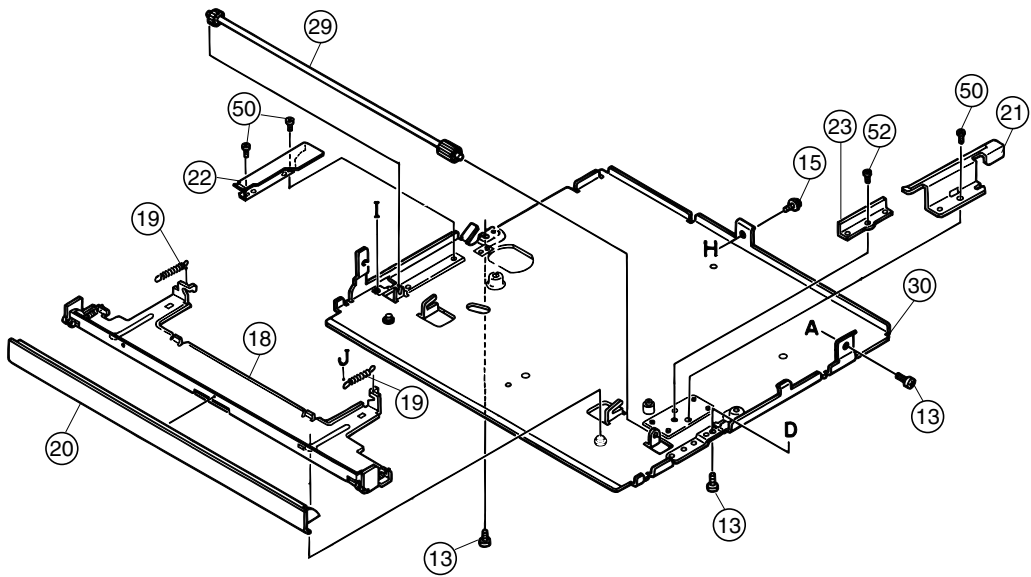

JVC

SERVICE MANUAL

CD RECEIVER

KD-LX30R KD-LX10R

Supplyment

Areas suffix

E ----- Continental Europe

General assembly indication was wrong.
Please change the service manual of
KD-LX30R / KD-LX10R.
(Issue No.49551)

General assembly

■ **Parts list (General assembly)**

Block No. M1MM

⚠	Item	Parts number	Parts name	Q'ty	Description	Area
	112	QAR0029001-SA2	FEED MOTOR ASS'Y	1		
	113	PPN13KA10C-SA6	MOTOR ASS'Y	1		

Wrong

Collect