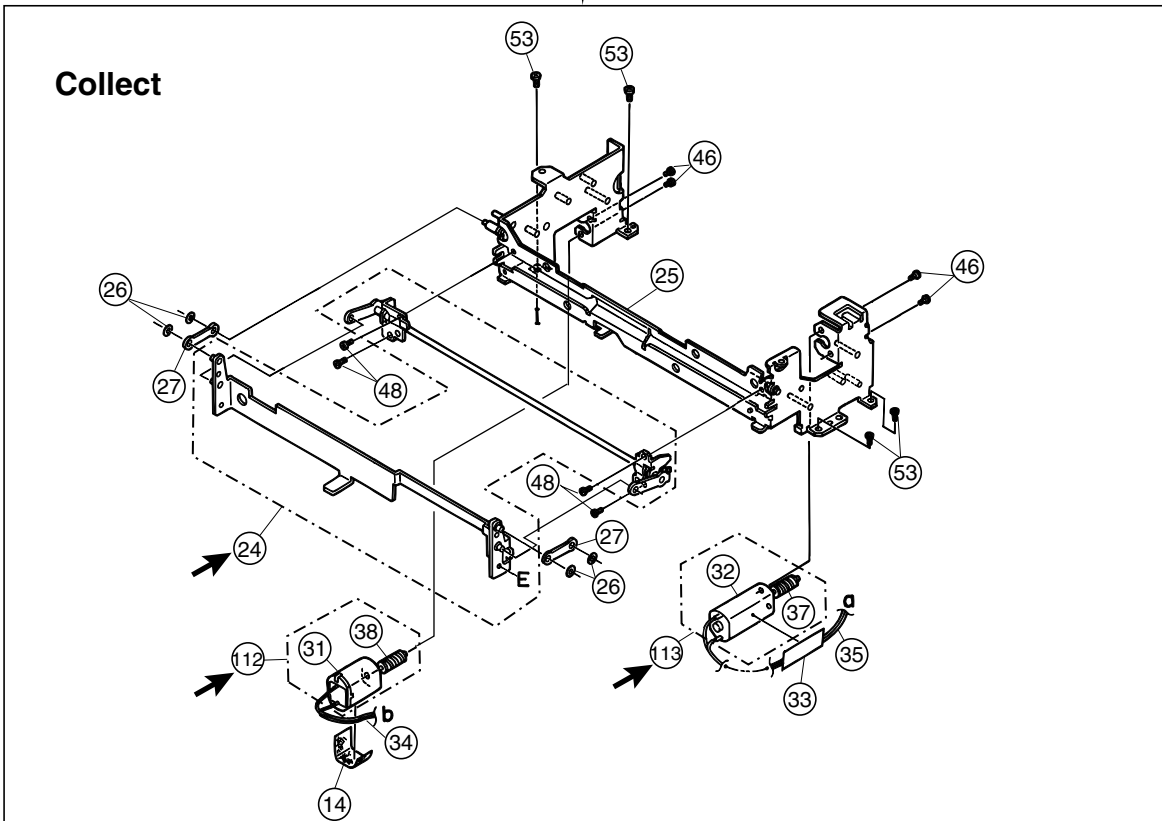

JVC

SERVICE MANUAL

CD RECEIVER

KD-LX30R KD-LX10R

Supplyment

Areas suffix

E ----- Continental Europe

General assembly indication was wrong.
Please change the service manual of
KD-LX30R / KD-LX10R.
(Issue No.49551)

General assembly

■ **Parts list (General assembly)**

Block No. M1MM

⚠	Item	Parts number	Parts name	Q'ty	Description	Area
	112	QAR0029001-SA2	FEED MOTOR ASS'Y	1		
	113	PPN13KA10C-SA6	MOTOR ASS'Y	1		

Wrong

Collect